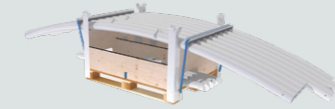

Transport packaging

Total weight (excl. cover)
190 kg

Dimensions (LxWxH)
380x104x76 cm