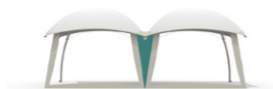

Connector Sidewall

Connect sidewall Lounger M with sidewall Lounger M

Lounger M connector
Airtex white®
Stam 6002® *

€ 210,00
€ 240,00