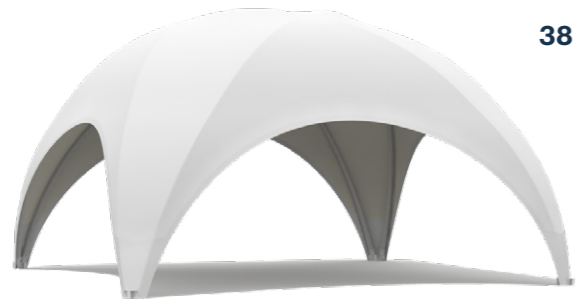

CROSSOVER M

38 M²

STANDARD

Installation Structure and cover

2 0.45 h

Dimensions

Length 622 cm	Width 622 cm	Height 375 cm	Height opening 215 cm