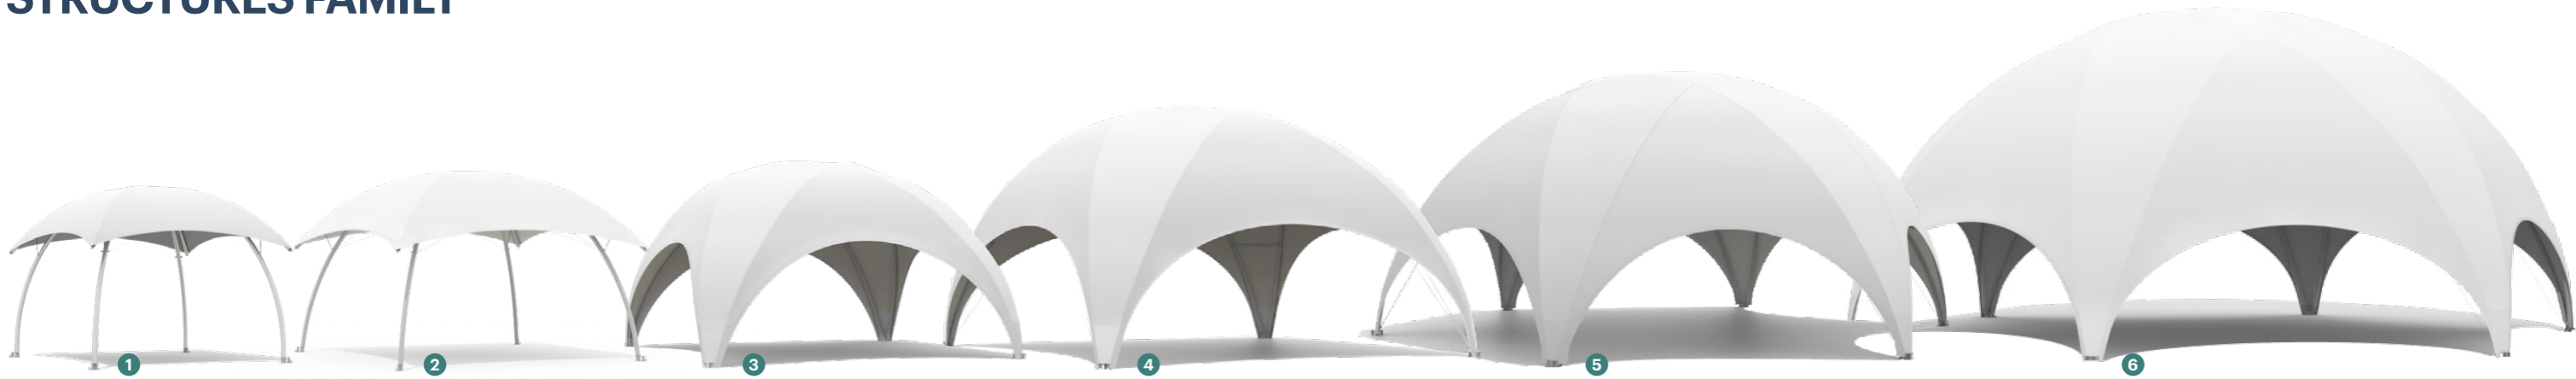

PRICE LIST 2023

WWW.CREATIVESTRUCTURES.NL

STRUCTURES FAMILY

01 | LOUNGER M 17 M²

Installation Structure and cover 2 0:20 h	Dimensions Length 414 cm Width 414 cm Height 335 cm Height opening 240 cm	Transport packaging Total weight (excl. cover) 170 kg Dimensions (LxWxH) 310x104x76 cm
--	--	---