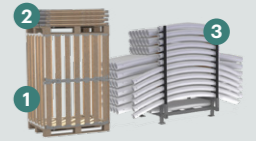

Total weight (excl. cover)

1.625 kg

1 | Box 1

Dimensions (LxWxH)

120x100x185cm

Dimensions incl. Box 2 on top (LxWxH)

120x100x225cm

2 | Box 2

Included (not assembled) on top of Box 1

Dimensions (LxWxH)

120x100x40 cm

3 | Metal frame

Dimensions (LxWxH)

280x100x180 cm