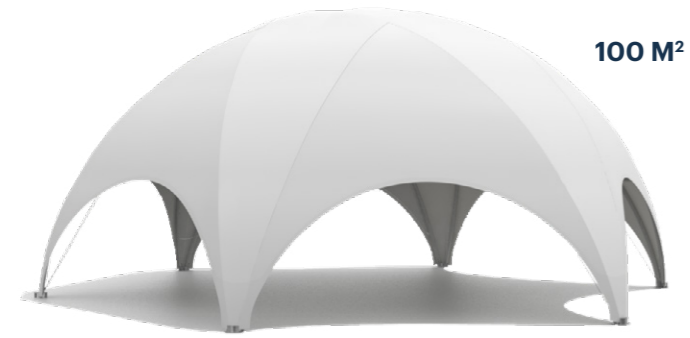

HEXADOME M

100 M²

STANDARD

Installation Structure and cover

3 people 2:00 h