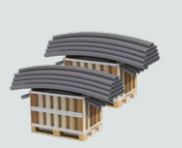

Dimensions

CUSTOMISED

Transport packaging

OPTION 1 | Standard

Total weight (excl. cover)
673 kg

Dimensions (LxWxH)
2x: 120x80x220 cm

OPTION 2 | Alternative

Total weight (excl. cover)
673 kg