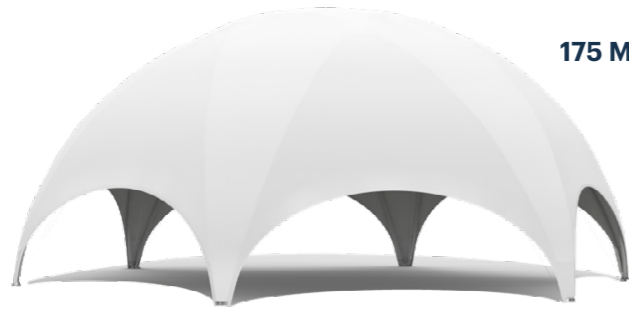

HEXADOME L

175 M²

STANDARD

Installation Structure and cover

4 people 2:30 h

Dimensions

Length 1.436 cm	Width 1.658 cm	Height 715 cm	Length opening 829 cm	Height opening 250 cm